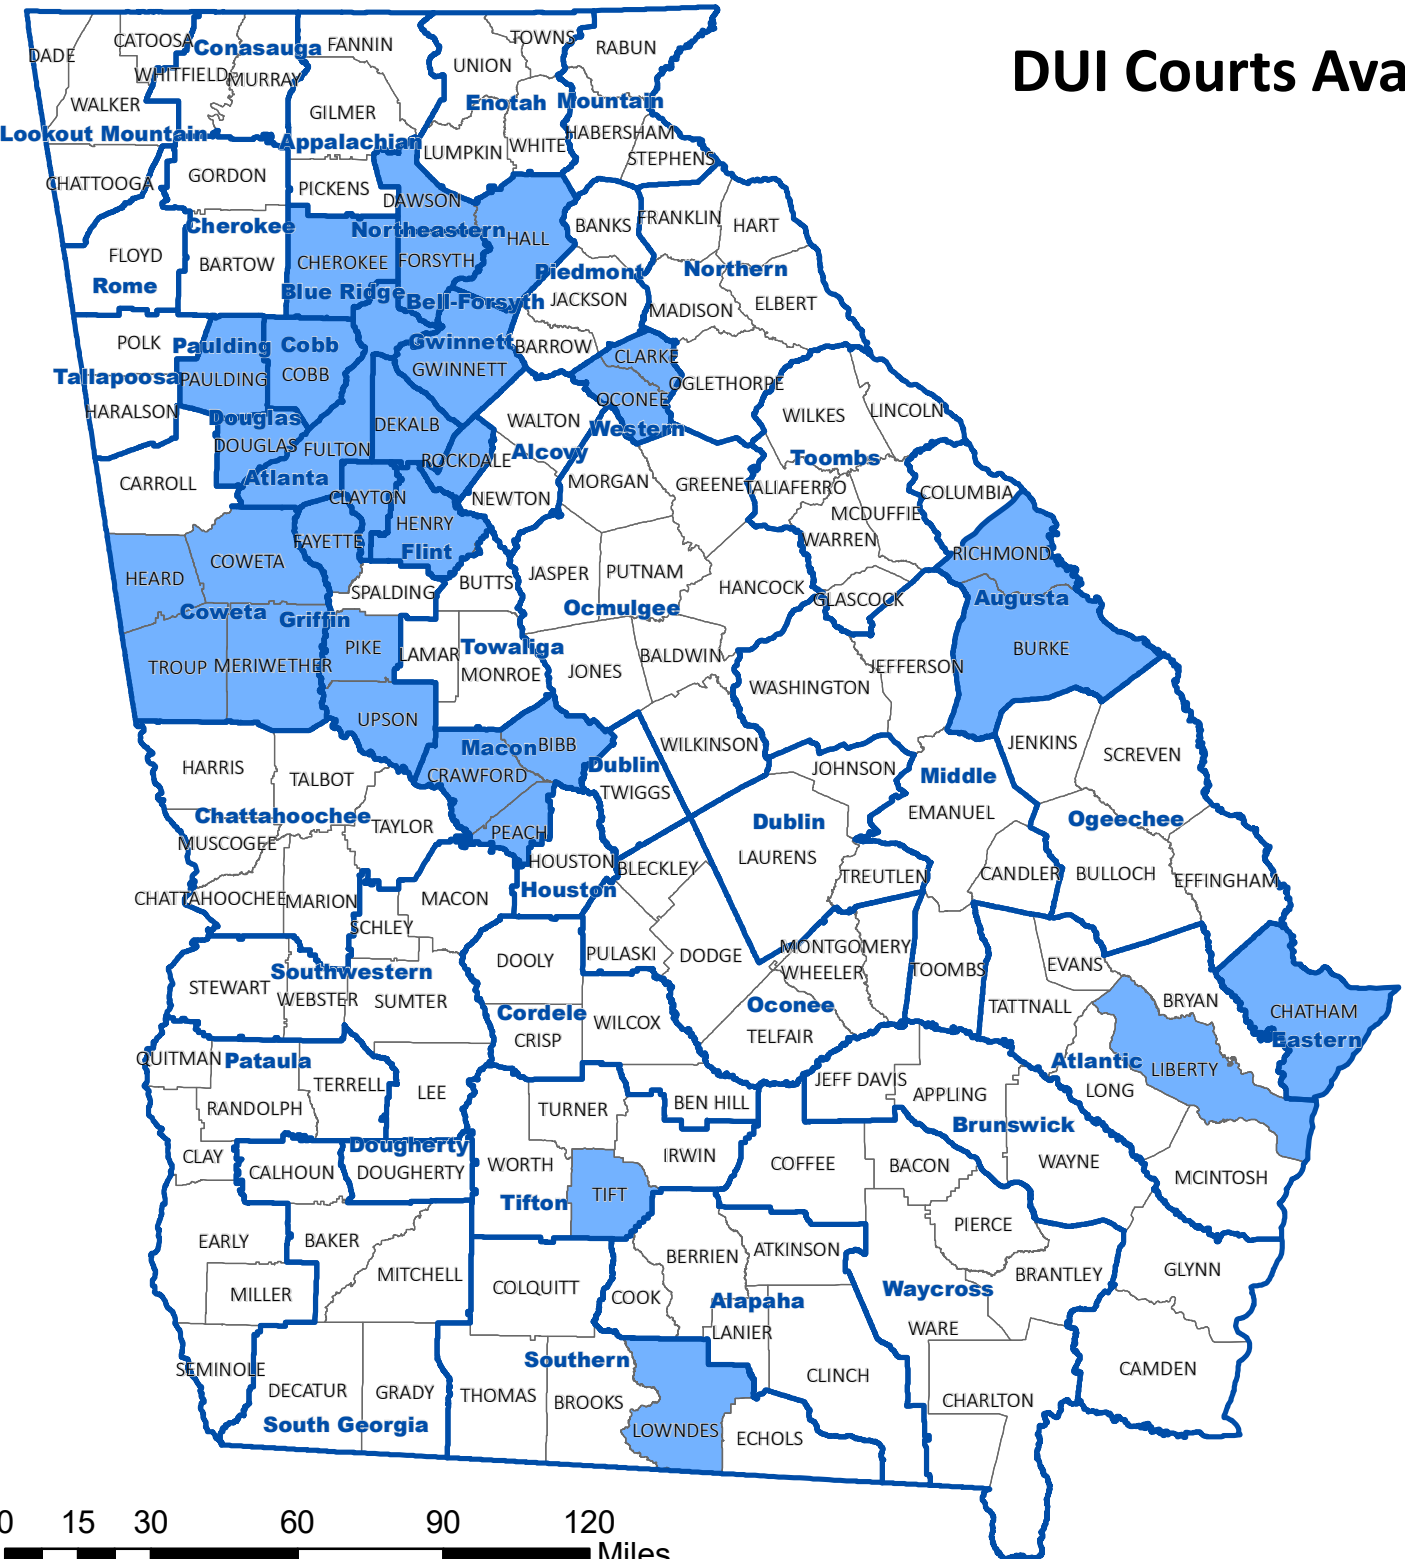

# DUI Courts Available by County

## Legend

-  Georgia Judicial Circuits
-  Georgia Counties
-  DUI Courts

This map was created with data from the Accountability Court Directory listed on the Council of Accountability Court Judges website. The directory is available at <https://cacj.georgia.gov/>